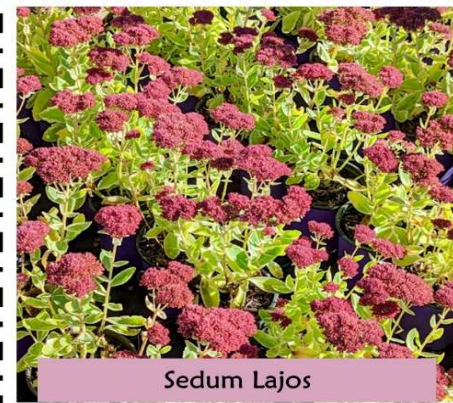

Aster Blue Lapis

Calamintha nepeta nepeta

Rudbeckia American Gold Rush

Weekly 'Looking Good' List

Order today! **815-648-2788** FAX: 815-648-2072

sales@intrinsicperennialgardens.com

Week of October 3rd

Adiantum pedatum

Chelone Hot Lips

Echinacea Pixie Meadowbrite

Solidago Sugar Kisses

Sedum Lajos

Aster Purple Dome

2022 Ornamental Grass Day Celebration!

Weekly 'Looking Good' List

Looking Good & Retail Ready!