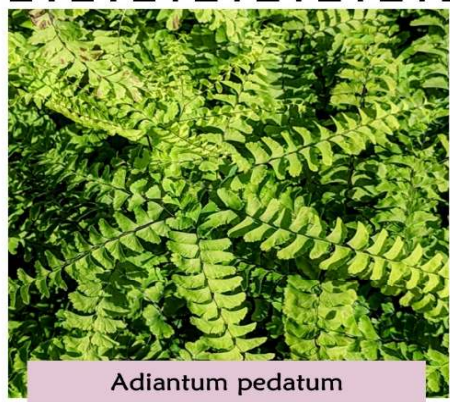

Aster Blue Lapis

Calamintha nepeta nepeta

Rudbeckia American Gold Rush

Weekly 'Looking Good' List

Order today! **815-648-2788** FAX: 815-648-2072

sales@intrinsicperennialgardens.com

Week of October 3rd

Adiantum pedatum