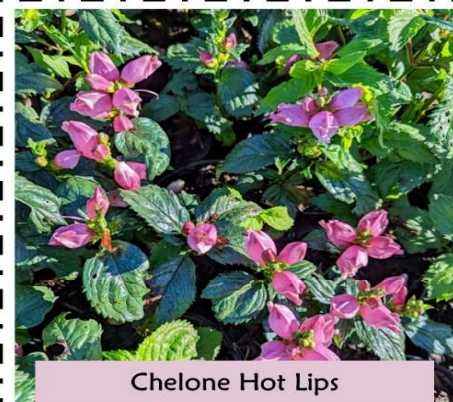

Aster Blue Lapis

Calamintha nepeta nepeta

Rudbeckia American Gold Rush

Weekly 'Looking Good' List

Order today! **815-648-2788** FAX: 815-648-2072

sales@intrinsicperennialgardens.com

Week of October 3rd

Adiantum pedatum

Chelone Hot Lips

Echinacea Pixie Meadowbrite

Solidago Sugar Kisses

Sedum Lajos

Aster Purple Dome

2022 Ornamental Grass Day Celebration!

Weekly 'Looking Good' List

Looking Good & Retail Ready!